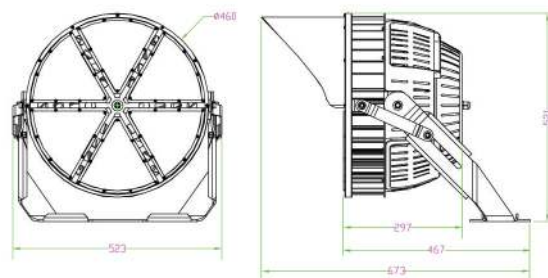

Wattage	600W
Voltage	277-480V
Power Factor	0.90
THD	15%
Operating temp	-40° to 45°C

CONSTRUCTION

Housing	Aluminum
Finish	Black
IP Rating	IP65
Weight	69.66 lbs
Carton Qty	1

ILLUMINANCE AT A DISTANCE

DIMENSIONS