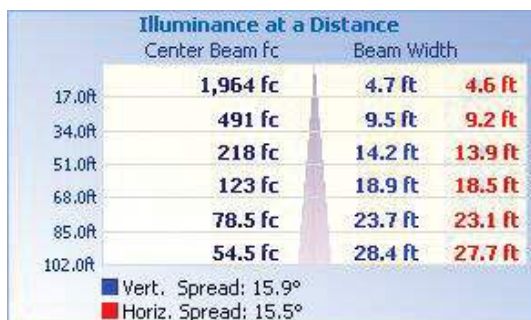

TECHNICAL DATA

LIGHT SPECIFICATIONS

Lumens	88,569.8 lm
Efficacy	150.48 lm/W
CCT	5000K
CRI	70
L70 Life	100,000 hrs
Dimmable	0-10V
Warranty	10-year

APPROVALS AND LISTINGS

cUL	E482965
-----	---------

ELECTRICAL

Wattage	600W
Voltage	277-480V
Power Factor	0.90
THD	15%
Operating temp	-40° to 45°C

CONSTRUCTION

Housing	Aluminum
Finish	Black
IP Rating	IP65
Weight	69.66 lbs
Carton Qty	1

ILLUMINANCE AT A DISTANCE

DIMENSIONS