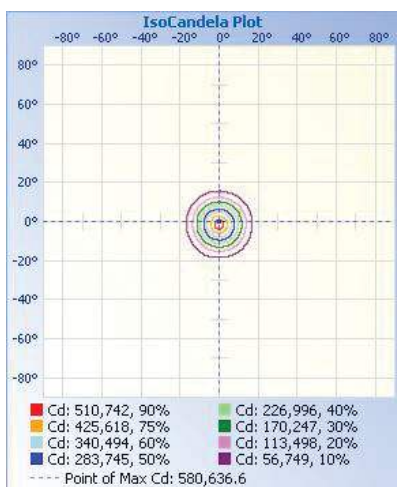

ISOCANDELA PLOT

ACCESSORIES (Ordered Separately)

SP01-VISOR-B	Stadium Light Visor (Black)
SP01-LP	Laser Pen
SP01-SF-LG	Slip Fitter Mount (600W & 700W)

SP01-LP